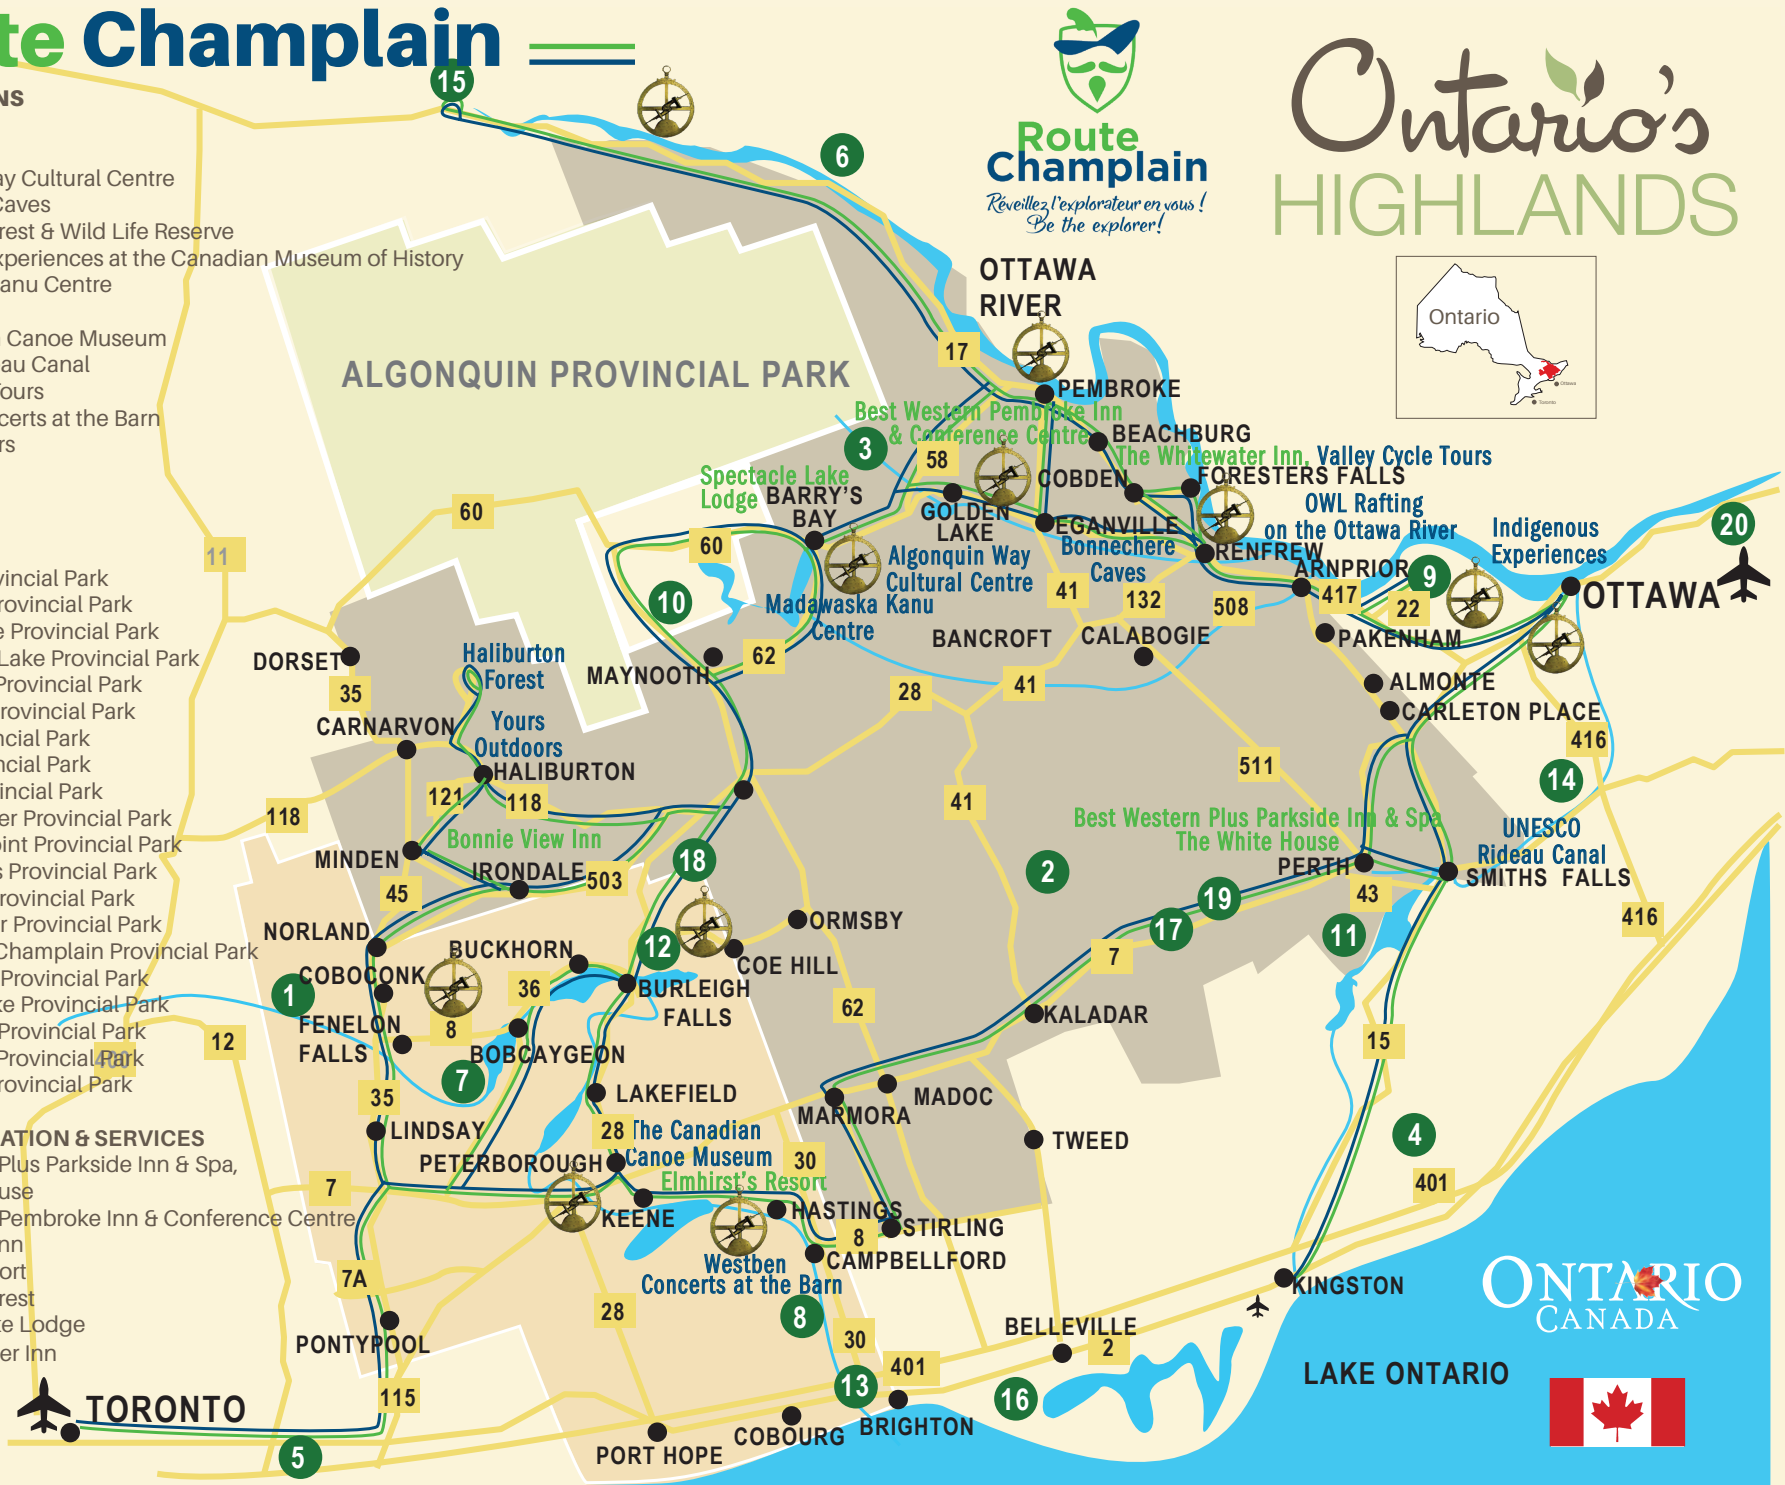

Route Champlain

Ontario's HIGHLANDS

ATTRACTIONS

- Algonquin Way Cultural Centre
- Bonnechere Caves
- Haliburton Forest & Wild Life Reserve
- Indigenous Experiences at the Canadian Museum of History
- Madawaska Kanu Centre
- Owl Rafting
- The Canadian Canoe Museum
- UNESCO Rideau Canal
- Valley Cycle Tours
- Westben Concerts at the Barn
- Yours Outdoors

- 1 Balsam Provincial Park
- 2 Bon Echo Provincial Park
- 3 Bonnechere Provincial Park
- 4 Charleston Lake Provincial Park
- 5 Darlington Provincial Park
- 6 Driftwood Provincial Park
- 7 Emily Provincial Park
- 8 Ferris Provincial Park
- 9 Fitzroy Provincial Park
- 10 Lake St. Peter Provincial Park
- 11 Murphys Point Provincial Park
- 12 Petroglyphs Provincial Park
- 13 Presqu'île Provincial Park
- 14 Rideau River Provincial Park
- 15 Samuel de Champlain Provincial Park
- 16 Sandbanks Provincial Park
- 17 Sharbot Lake Provincial Park
- 18 Silent Lake Provincial Park
- 19 Silver Lake Provincial Park
- 20 Voyageur Provincial Park

ONTARIO
CANADA

LAKE ONTARIO

TORONTO

OTTAWA RIVER

ALGONQUIN PROVINCIAL PARK

DORSET

CARNARVON

MINDEN

BRIGHTON

PEMBROKE

BEACHBURG

COBDEN

GOLDEN LAKE

EGANVILLE

BANCROFT

CALABOGIE